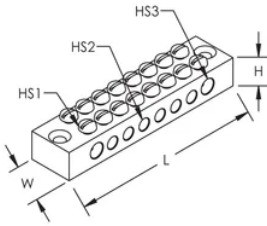

DIAGRAMS

WARNING

---

nVent products shall be installed and used only as indicated in nVent's product instruction sheets and training materials. Instruction sheets are available at www.nvent.com and from your nVent customer service representative. Improper installation, misuse, misapplication or other failure to completely follow nVent's instructions and warnings may cause product malfunction, property damage, serious bodily injury and death and/or void your warranty.

Our powerful portfolio of brands:

CADDY ERICO HOFFMAN ILSCO SCHROFF TRACHTE