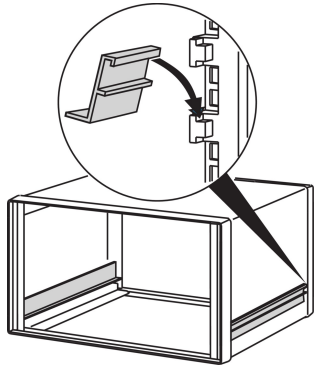

Comptec Slide Rail for 19" Case

Slide rails are made from Aluminum profile, suitable as supports for 19" subracks and 19" chassis.

CERTIFICATIONS

FEATURES

Slide rails are suitable as supports for 19" subracks and 19" chassis

SPECIFICATIONS

- Material:** Aluminum
- Works With:** Cases
- Product Family:** Comptec
- Product Type:** Slide Rail

Table 1/1

| Catalog Number | Depth | Package Quantity |
|----------------|-------|------------------|
| 30225-089 | 300mm | 1 |
| 30225-092 | 600mm | 1 |
| 30225-091 | 500mm | 1 |
| 30225-090 | 400mm | 1 |

ADDITIONAL PRODUCT DETAILS

2 slide rails are required per subrack or 19" chassis.

Slide rail cannot be used for shielded 19" subracks; special slide rails available on request.

WARNING

nVent products shall be installed and used only as indicated in nVent's product instruction sheets and training materials. Instruction sheets are available at www.nvent.com and from your nVent customer service representative. Improper installation, misuse, misapplication or other failure to completely follow nVent's instructions and warnings may cause product malfunction, property damage, serious bodily injury and death and/or void your warranty.