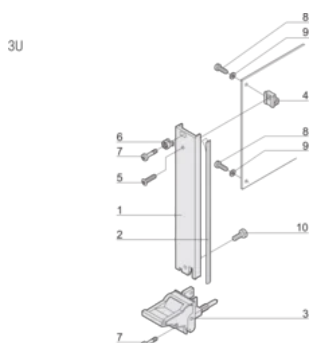

FEATURES

U-shaped front panel for textile gasket

Suitable for insertion and extraction forces up to 700 N (per pair)

Enable the installation of a microswitch

Enable the installation of coding pegs in accordance with IEC 60297-3-103/ IEEE 1101.10

PRODUCT ATTRIBUTES

Rack Width: 6HP

Package Quantity: 1

Handle Type: IEL

Mounting: Screw-on Front

Gasket Type: Textile EMC

Front Finish: Anodized

Rear Finish: Etched

Treated Edges: No

Complies With: IEC 60297-3-102; IEEE 1101.10; IEC 60297-3-103; IEEE 1101.1/11

EMC Shielding: Yes

Finish: Anodized; Passivated

Height (H): 128.4mm

Material: Aluminum

Product Type: Front Panel

Rack Height: 3U

Type: Front Panel with Handle (PIU)

Width (W): 30.1mm

DIAGRAMS

WARNING

---

nVent products shall be installed and used only as indicated in nVent's product instruction sheets and training materials. Instruction sheets are available at www.nvent.com and from your nVent customer service representative. Improper installation, misuse, misapplication or other failure to completely follow nVent's instructions and warnings may cause