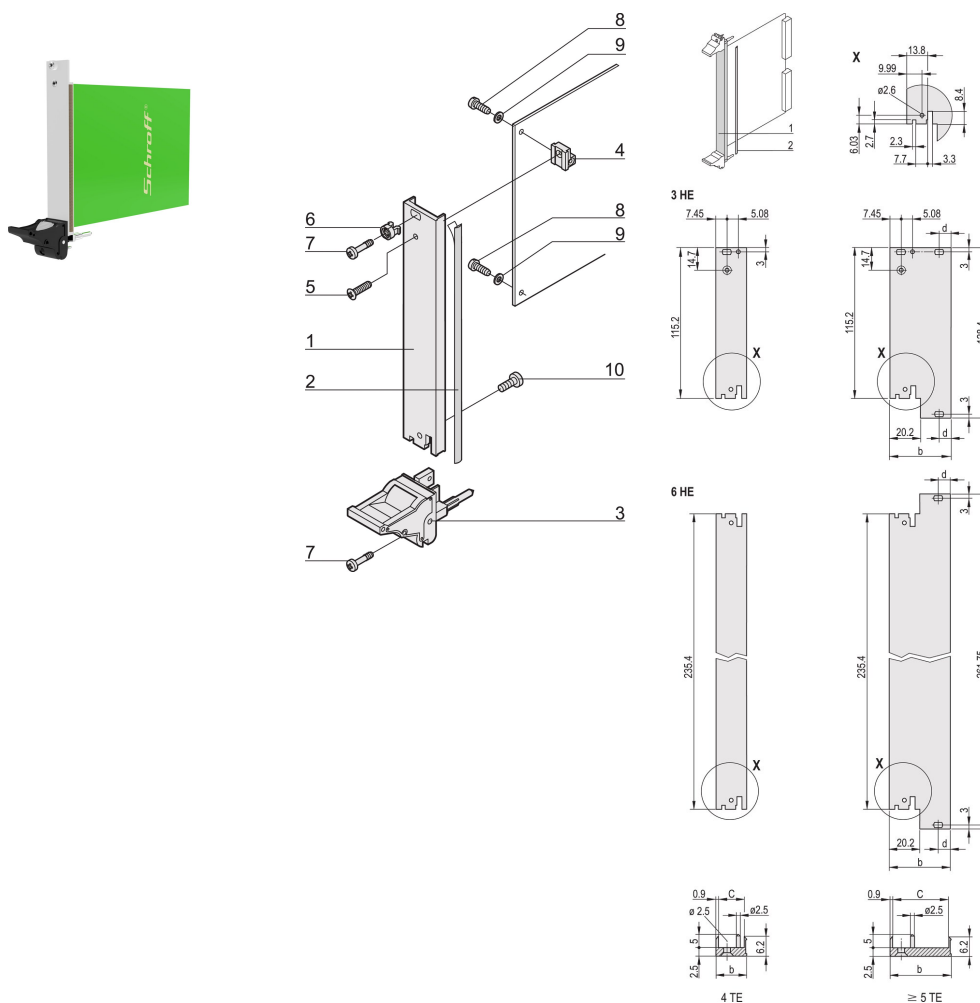

# Plug-In Unit Kit With IEL Handle, Shielded, Black 3 U, 6 HP

CATALOG NUMBER

20848-587

Plug-in unit, with IEL inserter/extractor black handle, 3 U, front assembly. The U-shaped front panel enable shielding with a textile gasket.

## FEATURES

---

U-shaped front panel for textile gasket

Suitable for insertion and extraction forces up to 700 N (per pair)

Enable the installation of a microswitch

Enable the installation of coding pegs in accordance with IEC 60297-3-103/ IEEE 1101.10

## PRODUCT ATTRIBUTES

---

Rack Width: 6HP

Package Quantity: 1

Handle Type: IEL

Mounting: Screw-on Front

Gasket Type: Textile EMC

Front Finish: Anodized

Rack Height: 3U

Type: Front Panel with Handle (PIU)

Width (W): 30.1mm