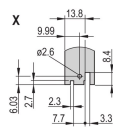

Plug-In Unit Kit With IET Handle, Shielded, Black 3 U, 8 HP

CATALOG NUMBER

20848-764

Plug-in unit, with IET inserter/extractor black handle, 3 U, front assembly. The U-shaped front panel enable shielding with a textile gasket.