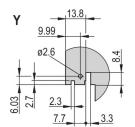

Plug-In Unit Kit With IET Handle, Shielded, Black 3 U, 8 HP

CATALOG NUMBER

20848-764

Plug-in unit, with IET inserter/extractor black handle, 3 U, front assembly. The U-shaped front panel enable shielding with a textile gasket.