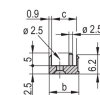

Plug-In Unit Kit With IET Handle, Shielded, Black 3 U, 8 HP

CATALOG NUMBER

20848-764

Plug-in unit, with IET inserter/extractor black handle, 3 U, front assembly. The U-shaped front panel enable shielding with a textile gasket.