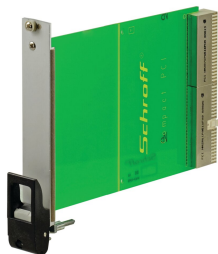

Plug-In Unit Kit With IET Handle, Shielded, Black 3 U, 8 HP

CATALOG NUMBER

20848-764

Plug-in unit, with IET inserter/extractor black handle, 3 U, front assembly. The U-shaped front panel enable shielding with a textile gasket.

CERTIFICATIONS

FEATURES

U-shaped front panel for textile gasket

Suitable for insertion and extraction forces up to 700 N (per pair)

Enable the installation of a microswitch

Enable the installation of coding pegs in accordance with IEC 60297-3-103/ IEEE 1101.10

PRODUCT ATTRIBUTES

Rack Width: 8HP

Package Quantity: 1

Handle Type: IET

Mounting: Screw-on Front

Gasket Type: Textile EMC

Front Finish: Anodized

Rear Finish: Etched

Treated Edges: No

Complies With: IEC 60297-3-102; IEEE 1101.10; IEC 60297-3-103; IEEE 1101.1/11

EMC Shielding: Yes

Finish: Anodized; Passivated

Height: 128.4mm

Material: Aluminum

Product Type: Front Panel

Rack Height: 3U