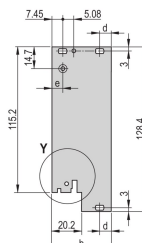

Plug-In Unit Kit With IET Handle, Shielded, Black 3 U, 8 HP

CATALOG NUMBER

20848-764

Plug-in unit, with IET inserter/extractor black handle, 3 U, front assembly. The U-shaped front panel enable shielding with a textile gasket.