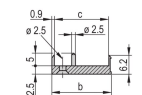

Plug-In Unit Kit With IET Handle, Shielded, Black 3 U, 8 HP

CATALOG NUMBER

20848-764

Plug-in unit, with IET inserter/extractor black handle, 3 U, front assembly. The U-shaped front panel enable shielding with a textile gasket.