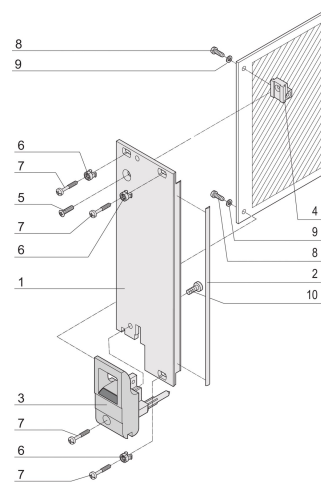

Plug-In Unit Kit With IET Handle, Shielded, Black 3 U, 8 HP

CATALOG NUMBER

20848-764

Plug-in unit, with IET inserter/extractor black handle, 3 U, front assembly. The U-shaped front panel enable shielding with a textile gasket.

CERTIFICATIONS

FEATURES

U-shaped front panel for textile gasket

Suitable for insertion and extraction forces up to 700 N (per pair)

Enable the installation of a microswitch

Enable the installation of coding pegs in accordance with IEC 60297-3-103/ IEEE 1101.10

PRODUCT ATTRIBUTES

Rack Width: 8HP

Package Quantity: 1

Handle Type: IET

Mounting: Screw-on Front

Gasket Type: Textile EMC

Front Finish: Anodized

Rear Finish: Etched

Treated Edges: No

Complies With: IEC 60297-3-102; IEEE 1101.10; IEC 60297-3-103; IEEE 1101.1/11

EMC Shielding: Yes

Finish: Anodized; Passivated

Height: 128.4mm

Material: Aluminum

Product Type: Front Panel

Rack Height: 3U