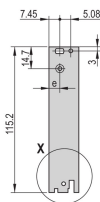

Plug-In Unit Kit With IET Handle, Shielded, Black 3 U, 8 HP

CATALOG NUMBER

20848-764

Plug-in unit, with IET inserter/extractor black handle, 3 U, front assembly. The U-shaped front panel enable shielding with a textile gasket.