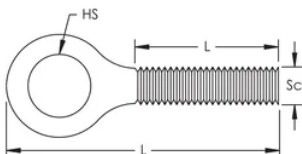

## SPECIFICATIONS

**Finish:** Electrogalvanized

**Material:** Steel

Table 1/1

Catalog Number	Article Number	E-Number	Screw Diameter (Sc)	Screw Length (L)	Hole Size (HS)	Length (L)
SLEBM6	195854	1341317	6	20mm	7.2 mm	37.5mm
SLEBM8	195856	1341318	8	25mm	8.5 mm	50mm

## DIAGRAMS