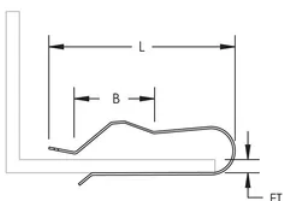

LF5 Cable Snap Clip

FEATURES

Supports single run of cable

Attaches easily to beam or joist

SPECIFICATIONS

Table 1/2

Catalog Number	Article Number	E-Number	Material	Finish	Flange Thickness (FT)	Length (L)
LF5	187430	1319567	Steel	Electrogalvanized	6 - 12 mm	49mm

Table 2/2

Catalog Number	Article Number	E-Number	B
LF5	187430	1319567	18 mm

DIAGRAMS

WARNING

nVent products shall be installed and used only as indicated in nVent's product instruction sheets and training materials. Instruction sheets are available at www.nvent.com and from your nVent customer service representative. Improper installation, misuse, misapplication or other failure to completely follow nVent's instructions and warnings may cause product malfunction, property damage, serious bodily injury and death and/or void your warranty.