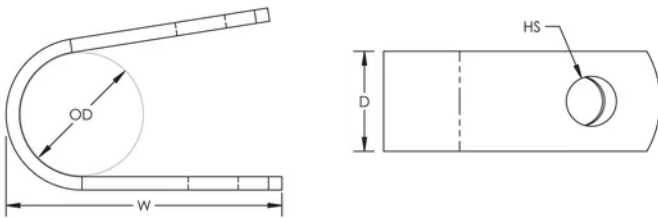

Single Hole Cable Strap

CERTIFICATIONS

FEATURES

Secures lightning protection conductors and prevents displacement

Mechanically secured with screws or nails

SPECIFICATIONS

Table 1/2

Catalog Number	Article Number	Material	Outer Diameter (OD)	Depth (D)	Width (W)	Hole Size (HS)
PC010C	711390	Copper	10 mm	15mm	42 mm	7 mm
LPC801		Copper	11.91 mm	9.84mm	25 mm	4.76 mm
PC008A	711370	Aluminum	7 mm	10mm	28 mm	5 mm
LPC805		Copper	12.7 mm	15.88mm	31.75 mm	7.14 mm
LPA805		Aluminum	12.7 mm	15.88mm	31.75 mm	7.14 mm

ADDITIONAL PRODUCT DETAILS

Typically installed every 3' (0.9 m) of conductor.

DIAGRAMS

WARNING

nVent products shall be installed and used only as indicated in nVent's product instruction sheets and training materials. Instruction sheets are available at www.nvent.com and from your nVent customer service representative. Improper installation, misuse, misapplication or other failure to completely follow nVent's instructions and warnings may cause product malfunction, property damage, serious bodily injury and death and/or void your warranty.