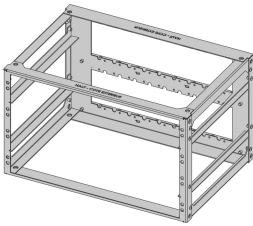

On Board Rack 6 U, 84 HP

CATALOG NUMBER

10170-012

Suitable for ongoing vibrations, shock, high temperatures, and high humidity.

CERTIFICATIONS

FEATURES

For mobile railway applications

Suitable for ongoing vibrations, shock, high temperatures, and high humidity

Suitable for 1, 2, or 3 U SNCF subracks (NF F61-005, CF 60-002)

Rear side is equipped for standard connectors; crossbar can be custom-coded for the SNCF coding pins

Crossbar with integrated cable channel

Several racks can be stacked or fitted in rows

Produced using a welding process, certified to EN 15085 (CL2)

Stainless Steel welds passivated to prevent corrosion

PRODUCT ATTRIBUTES

Product Family: On Board Rack

Rack Height: 6U

Height: 290mm

Rack Width: 84HP

Width: 496.4mm

Package Quantity: 1

Complies With: SNCF NFF 61005; SNCF NFF 60002

Depth: 341.8mm

Frame Material: Steel