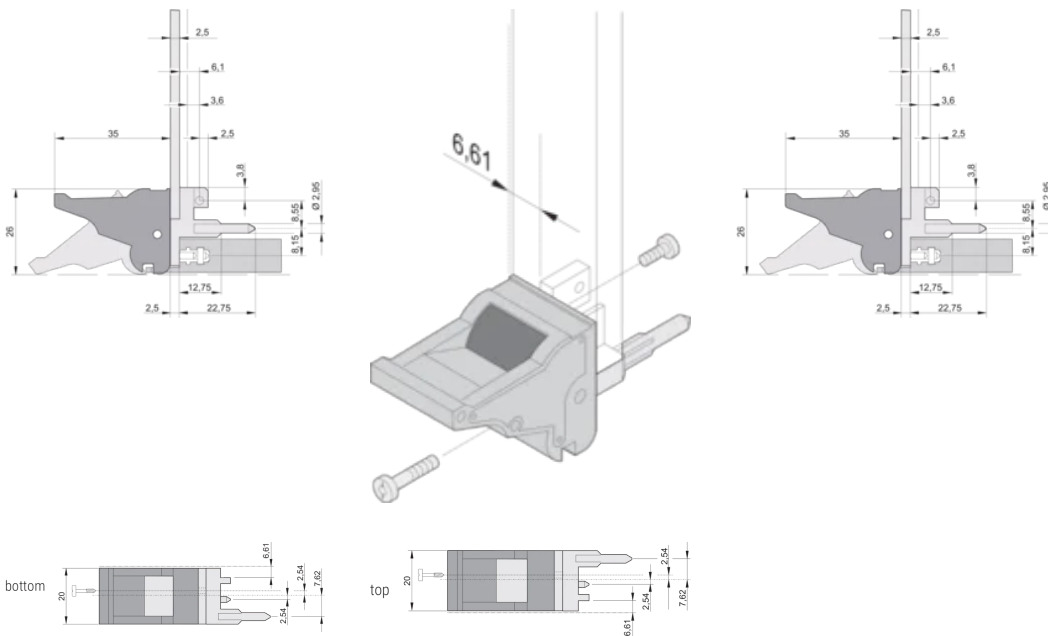

CERTIFICATIONS

FEATURES

Suitable for insertion and extraction forces up to 700 N (per pair)

In accordance with IEEE 1101.10 and IEC 60297-3-102

A microswitch can be mounted

0.1" offset is used for PSUs with SMD Plus

Type: Inserter/Extractor, 0.1" Offset

Works With: Front Panels

Gross Weight: 2.413kg

ADDITIONAL PRODUCT DETAILS

Please order Coding pegs and Microswitch separately.

DIAGRAMS

WARNING

nVent products shall be installed and used only as indicated in nVent's product instruction sheets and training materials. Instruction sheets are available at www.nvent.com and from your nVent customer service representative. Improper installation, misuse, misapplication or other failure to completely follow nVent's instructions and warnings may cause product malfunction, property damage, serious bodily injury and death and/or void your warranty.