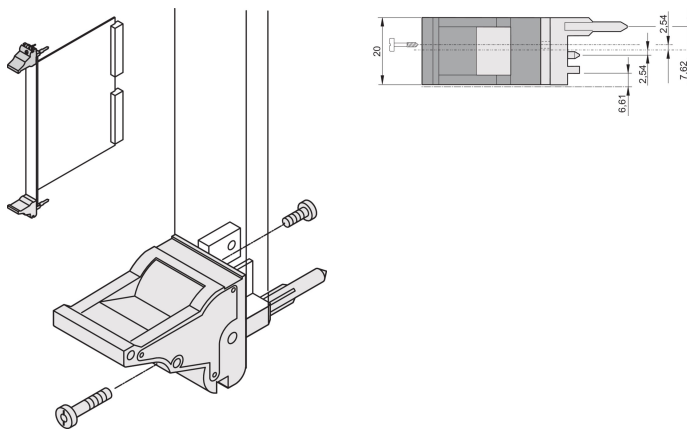

Insertor/Extractor Handle Type IEL, Grey Lever, Black Button, Top, 100 Pieces

CATALOG NUMBER

20817-693

The insertor/extractor handle, type IEL in accordance with IEEE 1101.10. 0.1" offset Two of these handles can overcome a single lever force of 700 N (per pair).

CERTIFICATIONS

FEATURES

Suitable for insertion and extraction forces up to 700 N (per pair)

In accordance with IEEE 1101.10 and IEC 60297-3-102

A microswitch can be mounted

0.1" offset is used for PSUs with SMD Plus

PRODUCT ATTRIBUTES

Package Quantity: 100

Handle Type: IEL; Top Front

Flammability Rating: UL® 94V-0

Color: Grey

Complies With: EN 45545-2

Material: Polycarbonate

Product Type: Handle

Type: Inserter/Extractor, 0.1" Offset

Works With: Front Panels

Gross Weight: 2.413kg

ADDITIONAL PRODUCT DETAILS

Please order Coding pegs and Microswitch separately.

DIAGRAMS

WARNING

nVent products shall be installed and used only as indicated in nVent's product instruction sheets and training materials. Instruction sheets are available at www.nvent.com and from your nVent customer service representative. Improper installation, misuse, misapplication or other failure to completely follow nVent's instructions and warnings may cause product malfunction, property damage, serious bodily injury and death and/or void your warranty.