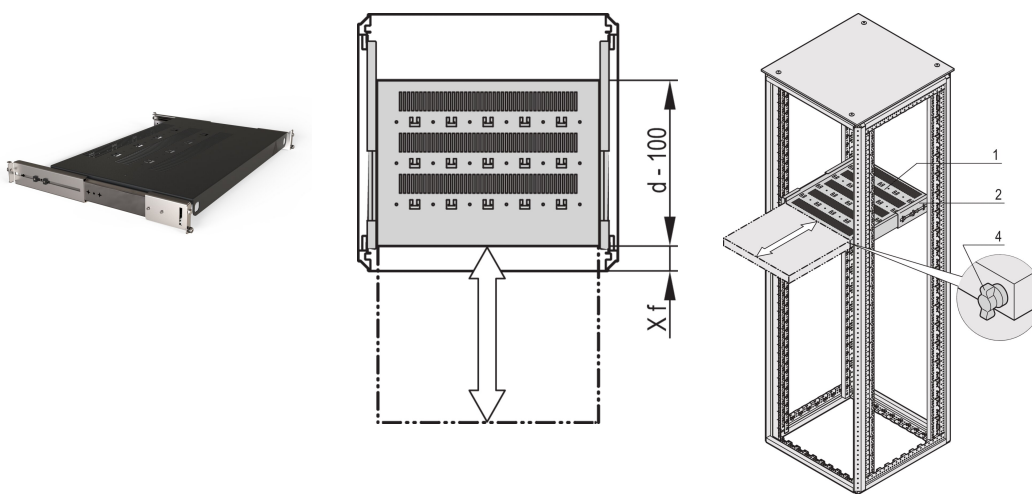

Varistar CP | 19" Telescopic Shelf, 70 kg, 800W 500D, RAL 7021

CATALOG NUMBER

21130-372

Varistar, Novastar and Eurorack 19" Shelf, Stationary with 70 kg load capacity, perforated for ease of assembly.

CERTIFICATIONS

FEATURES

Perforated cut-outs for assembling cable ties

Static load-carrying capacity 70 kg

Incl. telescopic slides

Locking with T-bar lock possible

St, 1.5 mm

Hammer head perforation for assembly with cable ties

PRODUCT ATTRIBUTES

Type: Telescopic Shelf

Width: 600mm

Depth: 600mm

Package Quantity: 1

Color: Black Grey

Color Code: RAL 7021

Finish: Powder Coated

Material: Steel

Product Family: Varistar CP; Novastar

Product Type: Shelf

Works With: Varistar CP

Gross Weight: 7.6kg

ADDITIONAL PRODUCT DETAILS

Mounting bracket for assembly of telescopic slide at frame please order separately.