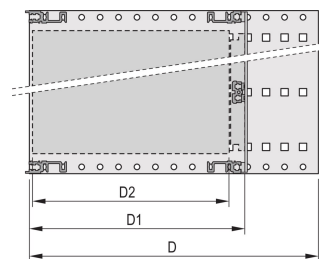

EuropacPRO 19" Subrack Kit for Backplane, Heavy, Retrofit Shielding, With Front Handle, 6 U, 355 mm

CATALOG NUMBER

24567-464

Non-EMC shielded subrack for backplane mounting, heavy version with tox welded side panels and front handle.

CERTIFICATIONS

FEATURES

Subrack with side panel type H ("Heavy"), 19" bracket is firmly fixed to side panel (tox-cold welded)

Supplied as space-saving flat-pack

Rear horizontal rail for backplane mounting with insulation strip

Horizontal rail type "Heavy"

Shock and Vibration resistance up to 5 g

IP 20, in accordance with IEC 60529

Shock and vibration tested to the German "Bahn" standards BN 411002, BN 411003

Internal and external dimensions in accordance with: IEC 60297-3-100, -101, IEEE 1101.1