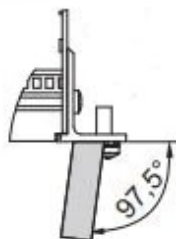

EuropacPRO 19" Subrack Kit for Backplane, Heavy, Retrofit Shielding, With Front Handle, 6 U, 355 mm

CATALOG NUMBER

24567-464

Non-EMC shielded subrack for backplane mounting, heavy version with tox welded side panels and front handle.

CERTIFICATIONS

FEATURES

Subrack with side panel type H ("Heavy"), 19" bracket is firmly fixed to side panel (tox-cold welded)

Supplied as space-saving flat-pack

Rear horizontal rail for backplane mounting with insulation strip

Horizontal rail type "Heavy"

Shock and Vibration resistance up to 5 g

IP 20, in accordance with IEC 60529

Shock and vibration tested to the German "Bahn" standards BN 411002, BN 411003

Internal and external dimensions in accordance with: IEC 60297-3-100, -101, IEEE 1101.1