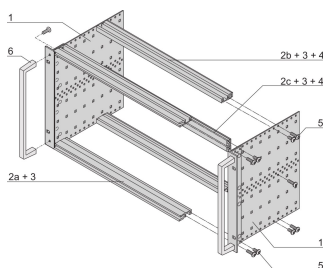

EuropacPRO 19" Subrack Kit for Backplane, Heavy, Retrofit Shielding, With Front Handle, 6 U, 355 mm

CATALOG NUMBER

24567-464

Non-EMC shielded subrack for backplane mounting, heavy version with tox welded side panels and front handle.

CERTIFICATIONS

FEATURES

Subrack with side panel type H ("Heavy"), 19" bracket is firmly fixed to side panel (tox-cold welded)

Supplied as space-saving flat-pack

Rear horizontal rail for backplane mounting with insulation strip

Horizontal rail type "Heavy"

Shock and Vibration resistance up to 5 g

IP 20, in accordance with IEC 60529

Shock and vibration tested to the German "Bahn" standards BN 411002, BN 411003

Internal and external dimensions in accordance with: IEC 60297-3-100, -101, IEEE 1101.1