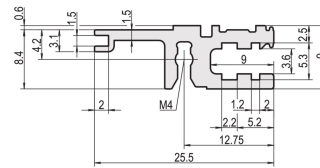

Horizontal Rail, Rear, Type L-VT, Light, 20 HP

CATALOG NUMBER

34560-620

Combinations of horizontal rails and side panels

	Light	Flashed	Heavy	Rugged
Standard	+	+	+	+
Heavy	+	+	+	+
Special	+	+	-	-
Decorative	+	+	-	-

+ = can be combined, - = combination not recommended, + = subject to request.

The horizontal rail, type VT enables the direct assembly of a backplane.

CERTIFICATIONS

FEATURES

For direct backplane mounting

Recessed installation for low mechanical demands (L-VT)

Mounting top and bottom

Aluminum extrusion, anodized finish, conductive contact surface

PRODUCT ATTRIBUTES

Rack Width: 20HP

Package Quantity: 1

Finish: Anodized

Length: 106.68mm

Material: Aluminum

Product Family: EuropacPRO; RatiopacPRO; RatiopacPRO AIR; CompacPRO; PropacPRO

Product Type: Horizontal Rail

Type: Light, VT

Works With: Subracks; Cases

Net Weight: 0.027kg