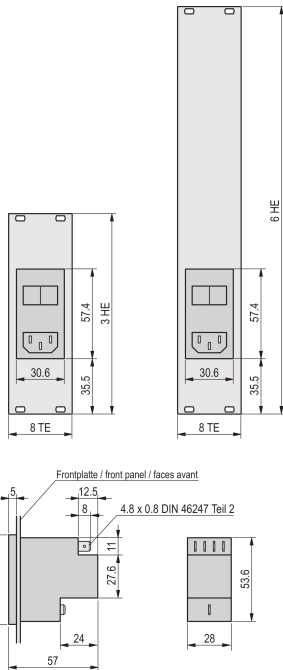

# Front Panel With AC Input Module

Front Panel for CompactPCI Systems with mounted Wide Range AC Input Module containing AC Plug, Fuse Holder and EMC Filter.

## SPECIFICATIONS

**Accessory Type:** Front panel

Table 1/2

Catalog Number	Material	Front Finish	Rear Finish	Rack Height	Height	Rack Width

24579-059	Aluminum	Anodized	Anodized	3U	261.75mm	8HP
24579-058	Aluminum	Anodized	Conductive	3U	128.4mm	8HP

Table 2/2

Catalog Number	Width	Depth	Package Quantity	Finish
24579-059	40.3mm	2.5mm	1	Anodized
24579-058	40.3mm	2.5mm	1	Anodized