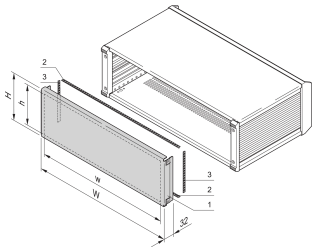

# PropacPRO EMC Rear Panel, Full Width

The EMC rear panel, full width for PropacPRO Case mounts to the frame of the case. It has no perforation. The shielding is done with textile EMC gaskets.

## FEATURES

Alu panel, 1.5 mm, with fastener for Earthing / GND

Mounts on case (left, right)

Without perforation