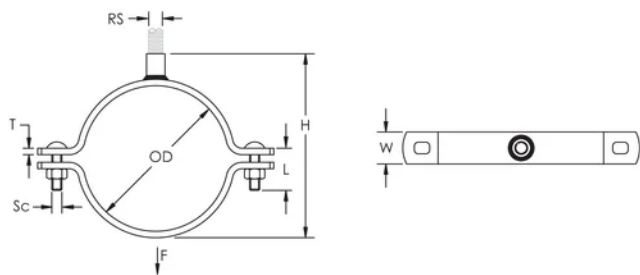

NUT 2-Screw Clamp for Copper Pipe, 100 DN, 101.6 mm OD

CATALOG NUMBER

NUT100CUPPC

FEATURES

Suspends copper pipe services

Cup head fastener

Double bolted

PRODUCT ATTRIBUTES

Finish: Polyester

Color: Brown

NB/DN: 100

Outer Diameter (OD): 101.6 mm

Rod Size (RS): M10

Height (H): 133 mm

Width (W): 20 mm

Thickness (T): 3 mm

Screw Diameter (Sc): 5/16"

Screw Length (L): 1"

Static Load: 1500N

DIAGRAMS

WARNING

nVent products shall be installed and used only as indicated in nVent's product instruction sheets and training materials. Instruction sheets are available at www.nvent.com and from your nVent customer service representative. Improper installation, misuse, misapplication or other failure to completely follow nVent's instructions and warnings may cause product malfunction, property damage, serious bodily injury and death and/or void your warranty.