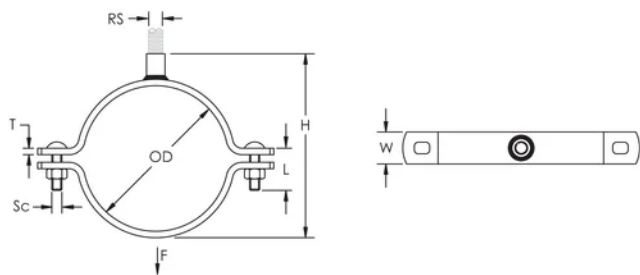

NUT 2-Screw Clamp for Copper Pipe, 15 DN, 12.7 mm OD

CATALOG NUMBER

NUT15CUPPC

FEATURES

Suspends copper pipe services

Cup head fastener

Double bolted

PRODUCT ATTRIBUTES

Finish: Polyester

Color: Brown

NB/DN: 15

Outer Diameter (OD): 12.7 mm

Rod Size (RS): M10

Height (H): 44 mm

Width (W): 20 mm

Thickness (T): 3 mm

Screw Diameter (Sc): 1/4"

Screw Length (L): 1"

Static Load: 1500N

DIAGRAMS

WARNING

nVent products shall be installed and used only as indicated in nVent's product instruction sheets and training materials. Instruction sheets are available at www.nvent.com and from your nVent customer service representative. Improper installation, misuse, misapplication or other failure to completely follow nVent's instructions and warnings may cause product malfunction, property damage, serious bodily injury and death and/or void your warranty.