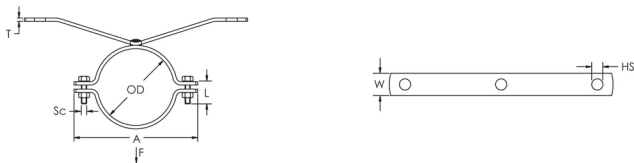

## PRODUCT ATTRIBUTES

Material: Steel

Finish: Polyester

Color: White

NB/DN: 225

Outer Diameter (OD): 251 mm

A: 368 mm

Width (W): 40 mm

Thickness (T): 6 mm

Hole Size (HS): 13.5 mm

Screw Diameter (Sc): 12

Screw Length (L): 40mm

Static Load: 6000N

## DIAGRAMS

---