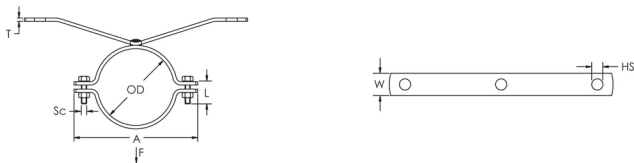

## PRODUCT ATTRIBUTES

Material: Steel

Finish: Polyester

Color: White

NB/DN: 300

Outer Diameter (OD): 316 mm

A: 435 mm

Width (W): 40 mm

Thickness (T): 6 mm

Hole Size (HS): 13.5 mm

Screw Diameter (Sc): 12

Screw Length (L): 40mm

Static Load: 7500N

## DIAGRAMS