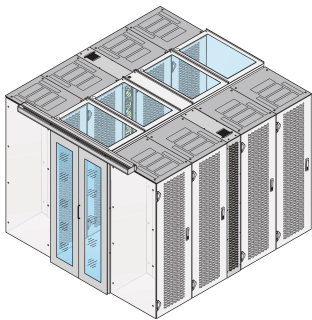

Aisle Containment Top Cover, 1200W 300D

Data Solutions

CATALOG NUMBER

21130-648

Top cover in different depths to setup a aisle containment closing.

CERTIFICATIONS

FEATURES

Top covers to provide top cover for 2 cabinet rows

Suitable for an aisle width of 1200 mm

A top cover profile can raise the aisle height by 84 mm; please order separately

Top cover can be removed from inside (allows access to lighting and facilitates maintenance works)

PRODUCT ATTRIBUTES

Type: Aisle Top Cover

Width: 300mm

Depth: 1200mm

Material: Steel

Package Quantity: 1

Color: Black Grey

Color Code: RAL 7021