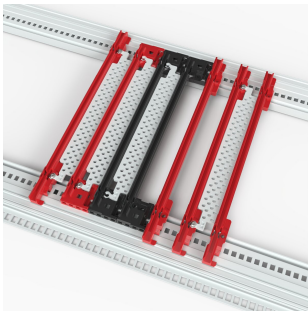

AirBender, Card Guide Insert, 70P Blockage, 4HP, 160mm, 10 Pieces Kit

CATALOG NUMBER

24563-040

The nVent SCHROFF AirBender Inlay enhances cooling efficiency by up to 85% per slot by balancing airflow in mixed impedance environments. It is easy to install, reduces fan noise, and improves overall system performance.

FEATURES

AirBender card guide inserts enhance cooling efficiency in electronic systems by up to 85% per 4HP slot by balancing airflow in environments with mixed air impedances

70% blockage: The AirBender introduces additional air impedance in slots with less critical components, redirecting airflow to more vulnerable zones and ensuring better cooling outcomes for all cards

Easy installation: Simply clip the AirBender into nVent SCHROFF plastic card guides and optionally secure it with a screw

Favors reduced noise development from the fans by maintaining them at an efficient operating point

Air bender and CassettePRO cannot be used together in the same slot.

PRODUCT ATTRIBUTES

Product Type: Air Baffle

Product Family: EuropacPRO; RatiopacPRO; RatiopacPRO AIR; CompacPRO; PropacPRO; Inpac

Works With: Subracks; Cases; Systems