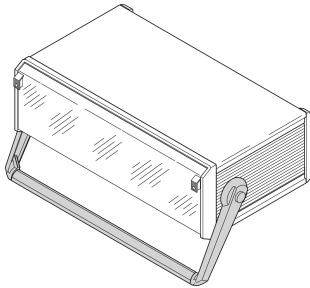

PropacPRO Tip-Up Handle

Tip-up carrying handle.

CERTIFICATIONS

FEATURES

Load-carrying capacity 20 kg

Can be locked in 30° increments

With powder-coated carrying bar

The handle enable a user to have a better view to the front side of the case in case of desktop usage

SPECIFICATIONS

- Material:** Aluminum; Zinc Alloy
- Works With:** Cases
- Product Type:** Handle
- Product Family:** PropacPRO

Table 1/1

Catalog Number	Rack Width	Package Quantity	Handle Type
24576-071	42HP	1	Tip-up Handle
24576-073	84HP	1	Tip-up Handle
24576-072	63HP	1	Tip-up Handle

ADDITIONAL PRODUCT DETAILS

To fit the tip-up carrying handle, holes must be drilled in the side panel.

Please select the preconfigured PropacPRO cases with holes for tip-up carrying handle.

WARNING

nVent products shall be installed and used only as indicated in nVent's product instruction sheets and training materials. Instruction sheets are available at www.nvent.com and from your nVent customer service representative. Improper installation, misuse, misapplication or other failure to completely follow nVent's instructions and warnings may cause product malfunction, property damage, serious bodily injury and death and/or void your warranty.