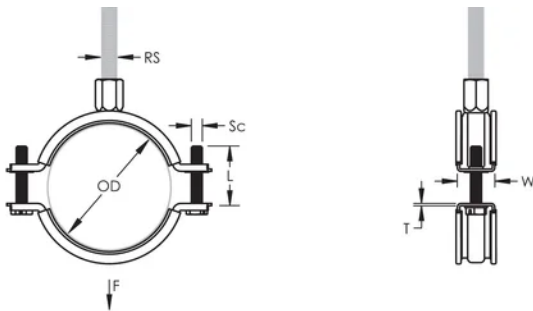

Combination nut can be attached to M8 or M10 threaded rod, simplifying material handling

Screw length has been optimized to accommodate an increased pipe range, reducing inventory

Category II noise reduction according to DIN EN ISO 3822-1

Finish: Electropolished

Color: Black

Temperature: -50 to 110 °C

Outer Diameter (OD): 50 - 58 mm

Rod Size (RS): M8;M10

Width (W): 20 mm

Thickness (T): 1.25 mm

Screw Diameter (Sc): 6

Screw Length (L): 27mm

Static Load: 700N

ADDITIONAL PRODUCT DETAILS

Lining is EPDM rubber.

DIAGRAMS

WARNING

nVent products shall be installed and used only as indicated in nVent's product instruction sheets and training materials. Instruction sheets are available at www.nvent.com and from your nVent customer service representative. Improper installation, misuse, misapplication or other failure to completely follow nVent's instructions and warnings may cause product malfunction, property damage, serious bodily injury and death and/or void your warranty.