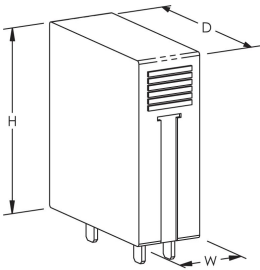

Catalog Number	UTBTM	UTBSM
Voltage Protection Level (Up), L-L	480 V @ 3 kA	340 V @ 3 kA
Temperature	-20 to 65 °C	-20 to 65 °C
Enclosure Material	UL® 94V-0 Thermoplastic	UL® 94V-0 Thermoplastic
Depth (D)	49mm	49mm
Height (H)	45 mm	45 mm
Width (W)	18 mm	18 mm
Unit Weight	0.02 kg	0.02 kg
Complies With	ANSI®/IEEE® C62.41.2-2002 Cat A, Cat B, Cat C	ANSI®/IEEE® C62.41.2-2002 Cat A, Cat B, Cat C

DIAGRAMS

WARNING

nVent products shall be installed and used only as indicated in nVent's product instruction sheets and training materials. Instruction sheets are available at www.nvent.com and from your nVent customer service representative. Improper installation, misuse, misapplication or other failure to completely follow nVent's instructions and warnings may cause product malfunction, property damage, serious bodily injury and death and/or void your warranty.

North America

+1.800.753.9221
Option 1 – Customer Care
Option 2 – Technical
Support

Europe

Netherlands:
+31 800-0200135
France:
+33 800 901 793

Europe

Germany:
800 1890272
Other Countries:
+31 13 5835404

APAC

Shanghai:
+ 86 21 2412 1618/19
Sydney:
+61 2 9751 8500

Our powerful portfolio of brands:

CADDY ERICO HOFFMAN ILSCO SCHROFF TRACHTE