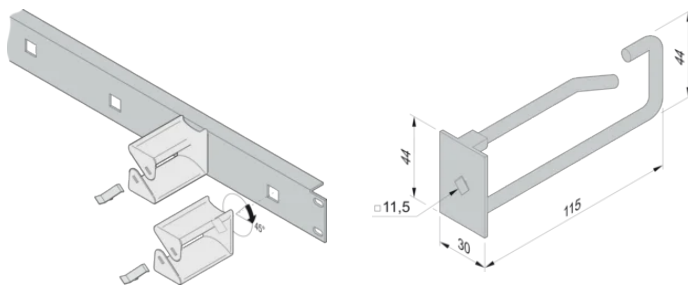

Catalog Number	Material	Depth (D)	Package Quantity	Color	Finish	Height (H)
60118-474	Steel, Polyamide	120.3mm	5		Zinc Plated	44mm

Table 2/2

Catalog Number	Length (L)	Cable Type
60118-473	80mm	Double
60118-457	115mm	Single
60118-459	100mm	Single
60118-458	55mm	Single
60118-474	115mm	Double

DIAGRAMS

WARNING

nVent products shall be installed and used only as indicated in nVent's product instruction sheets and training materials. Instruction sheets are available at www.nvent.com and from your nVent customer service representative. Improper installation, misuse, misapplication or other failure to completely follow nVent's instructions and warnings may cause product malfunction, property damage, serious bodily injury and death and/or void your warranty.

North America

All locations
+1.763.422.2661
Chat with us:
nvent.com/schroff

Europe

Straubenhardt, Germany
+49.7082.794.0
Betschdorf, France
+33.3.88.90.64.90
Warsaw, Poland
+48.22.209.98.35
Assago, Italy
+39.02.932.7141
Chat with us:
nvent.com/schroff

Asia

Shanghai, China
+86.21.2412.6943
Qingdao, China
+86.532.8771.6101
Singapore
+65.6768.5800
Shin-Yokohama, Japan
+81.45.476.0271
Chat with us:
nvent.com/schroff

Middle East & India

Dubai, United Arab Emirates
+971.4.378.1700
Bangalore, India
+91.80.6715.2001
Istanbul, Turkey
+90.216.250.7374
Chat with us:
nvent.com/schroff

Our powerful portfolio of brands:

CADDY ERICO HOFFMAN ILSCO SCHROFF TRACHTE