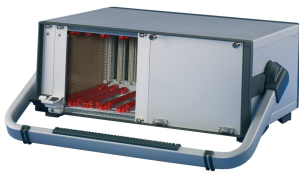

RatiopacPRO/-Air Tip-up Handle, 63 HP

CATALOG NUMBER

24571-321

Tip-up carrying handles.

CERTIFICATIONS

FEATURES

Adjustable in 30° increments

Retrofittable without mechanical tooling on case

Static load-carrying capacity 30 kg

The handle enable a user to have a better view to the front side of the case in case of desktop usage

PRODUCT ATTRIBUTES

Rack Width: 63HP

Package Quantity: 1

Handle Type: Tip-up Handle

Color: Silver

Finish: Powder Coated

Material: Aluminum; ABS

Product Family: RatiopacPRO; RatiopacPRO AIR

Product Type: Handle

Works With: Cases

Gross Weight: 0.561kg

ADDITIONAL PRODUCT DETAILS