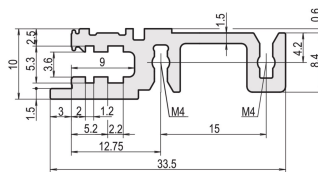

## CATALOG NUMBER

**34560-228**

Combinations of horizontal rails and side panels

		"4" can be combined.		"2" combination not recommended	
RatiopacPRO	Standard 28 HP	-	+	+	+
	Standard 28 HP with 100mm depth	+	+	+	+
EuropacPRO	Standard 28 HP	+	+	-	-
	Standard 28 HP with 100mm depth	+	+	-	-
Horizontal rail	Light 18 HP				
	Standard 28 HP				
	Heavy 36 HP				
	Rugged 28 HP				

## PRODUCT ATTRIBUTES

Rack Width: 28HP

Package Quantity: 1

Finish: Anodized

Length: 147.32mm

Material: Aluminum

Product Family: EuropacPRO; RatiopacPRO; RatiopacPRO AIR; CompacPRO; PropacPRO

Product Type: Horizontal Rail