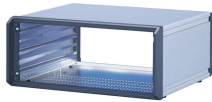

PropacPRO Portable Case, Unshielded

The nVent SCHROFF PropacPRO case provides electronics protection for 19" and individual electronic assemblies. The aluminum die cast frames and profile sidepanels guarantee a robust solution. In addition this case is prepared for the fitting of a tip-up carrying handle, which is part of the extensive accessory range.