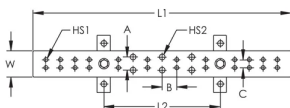

TGBA20L12PT	Yes	508mm	229mm	8mm	12	11mm
TGBA18L10P	No	451mm	229mm	8mm	10	11mm
TGBA29L18PT	Yes	737mm	457mm	8mm	18	11mm
TGBA24L14PT	Yes	610mm	457mm	8mm	14	11mm
TGBA18L10PT	Yes	451mm	229mm	8mm	10	11mm
TGBA24L14P	No	610mm	457mm	8mm	14	11mm
TGBA16L08PT	Yes	394mm	229mm	8mm	8	11mm
TGBA12L06PT	Yes	305mm	229mm	8mm	6	11mm
TGBA20L12P	No	508mm	229mm	8mm	12	11mm
TGBA29L18P	No	737mm	457mm	8mm	18	11mm
TGBA12L06P	No	305mm	229mm	8mm	6	11mm
TGBA16L08P	No	394mm	229mm	8mm	8	11mm

Table 2/2

Catalog Number	Hole Size 2 Number of Pairs	A	B	C
TGBA20L12PT	3	25.4mm	28.6mm	15.9mm
TGBA18L10P	3	25.4mm	28.6mm	15.9mm
TGBA29L18PT	5	25.4mm	28.6mm	15.9mm
TGBA24L14PT	5	25.4mm	28.6mm	15.9mm
TGBA18L10PT	3	25.4mm	28.6mm	15.9mm
TGBA24L14P	5	25.4mm	28.6mm	15.9mm
TGBA16L08PT	3	25.4mm	28.6mm	15.9mm
TGBA12L06PT	3	25.4mm	28.6mm	15.9mm
TGBA20L12P	3	25.4mm	28.6mm	15.9mm
TGBA29L18P	5	25.4mm	28.6mm	15.9mm
TGBA12L06P	3	25.4mm	28.6mm	15.9mm
TGBA16L08P	3	25.4mm	28.6mm	15.9mm

DIAGRAMS

WARNING

nVent products shall be installed and used only as indicated in nVent's product instruction sheets and training materials. Instruction sheets are available at www.nvent.com and from your nVent customer service representative. Improper