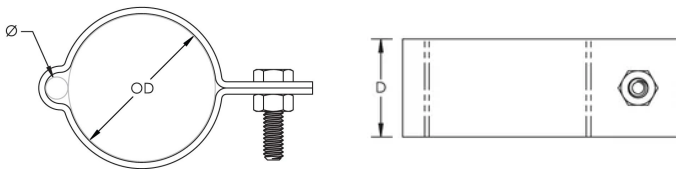

Catalog Number	Material	Finish	Diameter (Ø)	Outer Diameter (OD)	Depth (D)	Unit Weight
LPC674	Copper	Tinned	10.2 - 15.88 mm	114.3 - 127 mm	31.75mm	0.23 kg
LPA674	Aluminum		10.2 - 15.88 mm	114.3 - 127 mm	31.75mm	0.23 kg

Table 2/2

Catalog Number	Certifications
LPA672	
LPA671	
LPC671	E202878-Combined_CoC, E202878-Combined_CoC
LPC672	E202878-Combined_CoC, E202878-Combined_CoC
LPC673	E202878-Combined_CoC, E202878-Combined_CoC
LPA673	
LPC674	E202878-Combined_CoC, E202878-Combined_CoC
LPA674	

DIAGRAMS

WARNING

nVent products shall be installed and used only as indicated in nVent's product instruction sheets and training materials. Instruction sheets are available at www.nvent.com and from your nVent customer service representative. Improper installation, misuse, misapplication or other failure to completely follow nVent's instructions and warnings may cause product malfunction, property damage, serious bodily injury and death and/or void your warranty.

⚠ WARNING: This product can expose you to chemicals including lead, which is known to the State of California to cause cancer and birth defects or other reproductive harm. For more information go to www.P65Warnings.ca.gov.