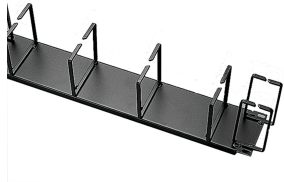

# Open-Frame Horizontal Cable Manager

The Open-Frame Cable Manager mounts horizontally atop the rack. It provides D-Ring support vertically on the ends and horizontally in the middle to better route cables through the rack. It is used for routing and bundling cable on 19-inch or 23-inch racks.

## FEATURES

---

The Open-Frame Cable Manager mounts horizontally atop the rack

It provides D-Ring support vertically on the ends and horizontally in the middle to better route cables through the rack

It is used for routing and bundling cable on 19-inch or 23-inch racks

## SPECIFICATIONS

---

**Color:** Jet Black  
**Material:** Mild Steel  
**Finish:** Powder Coated  
**Color Code:** RAL 9005

Table 1/1

Catalog Number	Article Number	Thickness	Rack Units
ECK19H	10233	1.52mm	2U
ECK23HV	35299	1.52mm	2U
ECK19HV	35289	1.52mm	2U