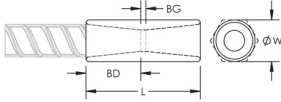

ADDITIONAL PRODUCT DETAILS

Bar dimensions and weights listed may vary by region. Coupler sizes not shown may be available by special order. Contact your nVent LENTON representative for more information.

DIAGRAMS

WARNING

---

nVent products shall be installed and used only as indicated in nVent's product instruction sheets and training materials. Instruction sheets are available at www.nvent.com and from your nVent customer service representative. Improper installation, misuse, misapplication or other failure to completely follow nVent's instructions and warnings may cause product malfunction, property damage, serious bodily injury and death and/or void your warranty.

North America

+1.800.753.9221
Option 1 – Customer Care
Option 2 – Technical
Support

Europe

Netherlands:
+31 800-0200135
France:
+33 800 901 793

Europe

Germany:
800 1890272
Other Countries:
+31 13 5835404