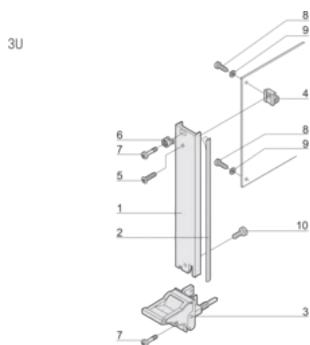

Rack Height: 3U

Type: Front Panel with Handle (PIU)

Width (W): 60.6mm

Gross Weight: 0.118kg

## DIAGRAMS

---