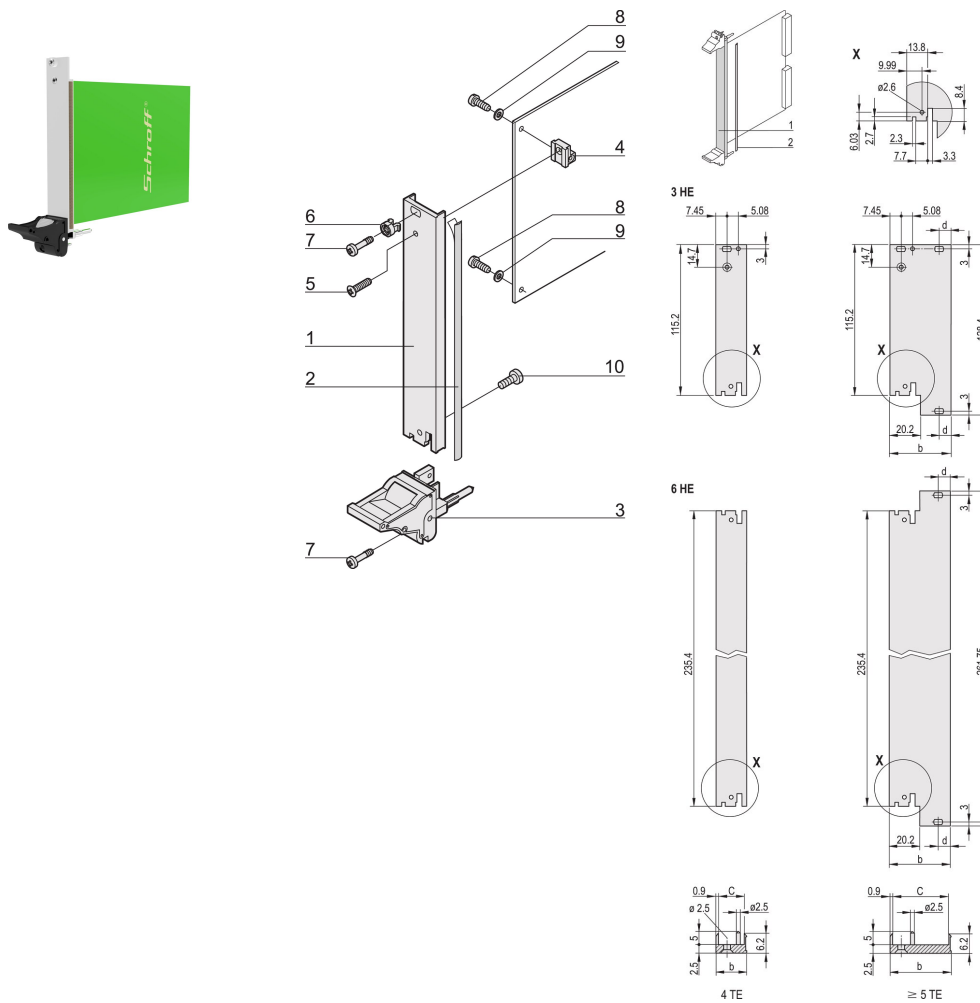

# Plug-In Unit Kit With IEL Handle, Shielded, Black 3 U, 12 HP

CATALOG NUMBER

20848-591

Plug-in unit, with IEL inserter/extractor black handle, 3 U, front assembly. The U-shaped front panel enable shielding with a textile gasket.

## FEATURES

---

U-shaped front panel for textile gasket

Suitable for insertion and extraction forces up to 700 N (per pair)

Enable the installation of a microswitch

Enable the installation of coding pegs in accordance with IEC 60297-3-103/ IEEE 1101.10

## PRODUCT ATTRIBUTES

---

Rack Width: 12HP

Package Quantity: 1

Handle Type: IEL

Mounting: Screw-on Front

Gasket Type: Textile EMC

Front Finish: Anodized

Rack Height: 3U

Type: Front Panel with Handle (PIU)

Width (W): 60.6mm

Gross Weight: 0.118kg