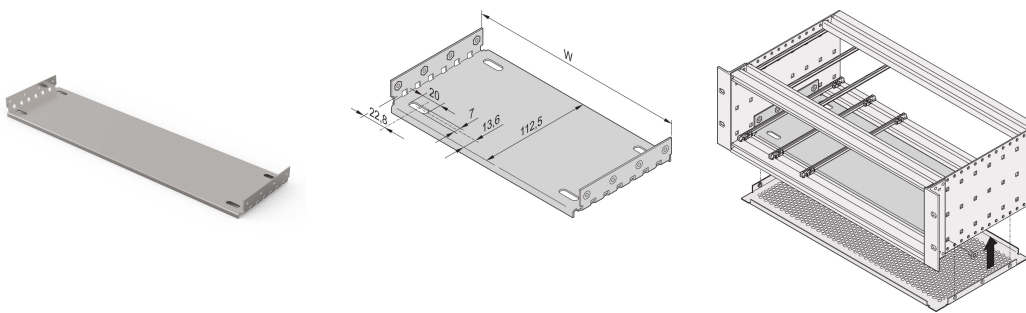

EuropacPRO Mounting Plate for Use With Cover Plate, 63 HP, 220 mm Board Length

CATALOG NUMBER

34563-019

Material	HP	W	D
34563001	28	146,87	112,50
34563009	28	146,87	172,50
34563002	42	217,99	112,50
34563014	42	217,99	172,50
34563003	63	324,67	112,50
34563019	63	324,67	172,50
34563004	84	431,35	112,50
34563024	84	431,35	172,50
34563026	84	431,35	232,50
34563028	84	431,35	292,50
34563042	84	431,35	352,50
34563044	84	431,35	412,50

Mounting plate for use with cover plates for installation and fixing of heavy components. Full width mounting plates (as wide as the subrack or the system case) are fixed to the side panels. The partial width mounting plates are fixed to the side panel and horizontal rail by means of an assembly strip.

Guide rails Type 4,4" and type strengthened cannot be used in combination with a mounting plate. Top / bottom cover which will be inserted into the groove of the light (type L) horizontal rails cannot be used in combination with a mounting plate.

CERTIFICATIONS

FEATURES

For installation and fixing of heavy components

Mounting plate, full width: The mounting plate is as wide as the subrack/system case and is fixed to the side panels

A guide rail can be fitted in first and last slot position