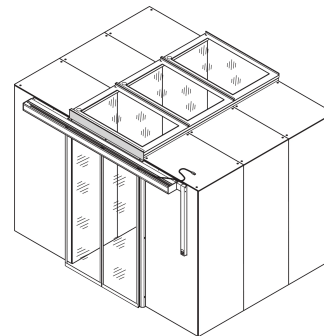

# Aisle Containment Sliding Door, Automatic, 1200W, RAL 7021

### CATALOG NUMBER

**21130-073**

Aisle closing doors in different versions manual and automatic opening.

### FEATURES

Suitable for 2000 and 2200 mm high cabinets

Doors for lateral closure of cabinet row

Black grey (RAL 7021)

Double doors suitable for an aisle width of 1200 mm

Trim is required for 2200 mm high cabinets; please order separately