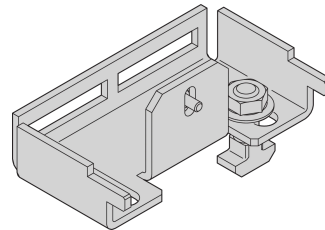

Aisle Containment Top Cover With Safety Glass, 1200W 800D

Data Solutions

CATALOG NUMBER

21130-589

Top cover in different depths to setup a aisle containment closing.

CERTIFICATIONS

FEATURES

Top covers to provide top cover for 2 cabinet rows

Suitable for an aisle width of 1200 mm