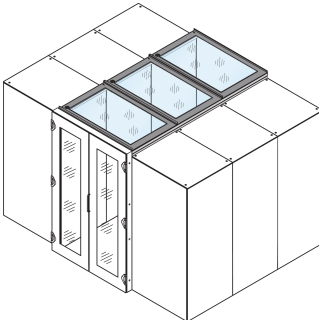

# Aisle Containment Top Cover With Safety Glass, 1200W 800D

### CATALOG NUMBER

21130-589

Top cover in different depths to setup a aisle containment closing.

### FEATURES

Top covers to provide top cover for 2 cabinet rows

Suitable for an aisle width of 1200 mm

A top cover profile can raise the aisle height by 84 mm; please order separately

Top cover can be removed from inside (allows access to lighting and facilitates maintenance works)

## PRODUCT ATTRIBUTES

---

Type: Aisle Top Cover

Width: 800mm

Depth: 1200mm

Material: Steel; Glass

Package Quantity: 1

Color: Black Grey