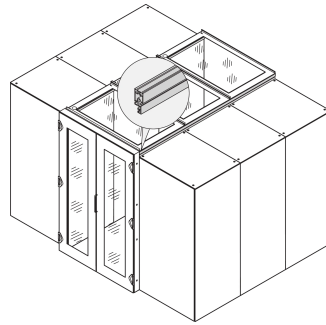

# Aisle Containment Top Cover With Safety Glass, 1200W 800D

### CATALOG NUMBER

21130-589

Top cover in different depths to setup a aisle containment closing.

### FEATURES

Top covers to provide top cover for 2 cabinet rows

Suitable for an aisle width of 1200 mm

A top cover profile can raise the aisle height by 84 mm; please order separately

Top cover can be removed from inside (allows access to lighting and facilitates maintenance works)

## PRODUCT ATTRIBUTES

---

Type: Aisle Top Cover

Width: 800mm

Depth: 1200mm

Material: Steel; Glass

Package Quantity: 1

Color: Black Grey