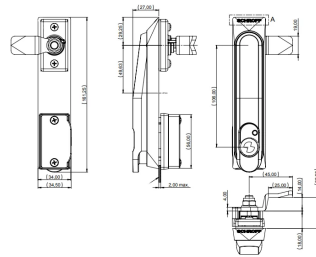

### CATALOG NUMBER

**24630-062**

Lever handle for door systems with several locking points.