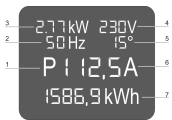

Socket Strip, IEC C13, Metered

Data Solutions

CATALOG NUMBER

60110-296

PDU with local power meter. Relevant Power data are shown on an integrated display.

CERTIFICATIONS

FEATURES

Socket strips can be rotated through all four directions (in 90° increments) during installation

Socket Quantity: 8

Color: Grey

Switched Outlets: Yes

Length: 438.5mm

Voltage AC: 230V

Depth: 44mm

Material: Aluminum; Polyamide

Net Weight: 0.906kg