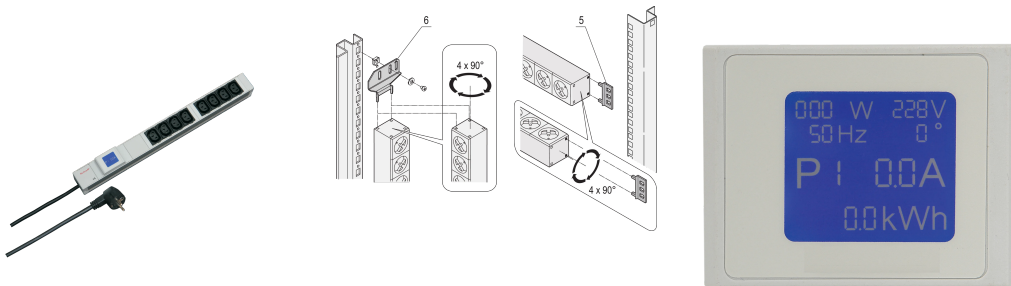

Socket Strip, IEC C13, Metered

Data Solutions

CATALOG NUMBER

60110-296

PDU with local power meter. Relevant Power data are shown on an integrated display.

CERTIFICATIONS

FEATURES

Socket strips can be rotated through all four directions (in 90° increments) during installation

Mounting height 1 U

Integrated measurement and display via local display unit

Socket strips with IEC 60320-C13 sockets

Horizontal and vertical mounting

PRODUCT ATTRIBUTES

Product Type: Socket Strip

Socket Type: IEC C13

Socket Quantity: 8

Color: Grey

Switched Outlets: Yes

Length: 438.5mm

Voltage AC: 230V

Depth: 44mm

Material: Aluminum; Polyamide

Net Weight: 0.906kg