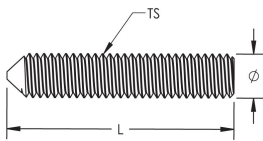

SPECIFICATIONS

Material: Graphite; Silicon Bronze; Stainless Steel 302 (EN 1.4324); Stainless Steel 304 (EN 1.4301)

Table 1/2						
Catalog Number	Rail Type	Number of Connections	Minimum Order Quantity	Mold Family	Length (L)	Diameter (Ø)
KIT6	85 lb to 141 lb T-Rail Sections	100	1	HV Mold Family	25mm	6mm
PBK244	RI52, RI59	1	50	HV Mold Family	49.27mm	9.5mm
KIT12	85 lb to 141 lb T-Rail Sections	100	1	HV Mold Family	38mm	12mm
PBK245	RI52, RI59	1	50	HV Mold Family	49.27mm	18.8mm
KIT16	85 lb to 141 lb T-Rail Sections	100	1	HV Mold Family	48mm	16mm

Table 2/2				
Catalog Number	Thread Size (TS)	Studs	Washers	Nuts

KIT6	M6	Stainless Steel (100)	Stainless Steel Shakeproof (200)	6 mm Nylock (100)
PBK244	3/8" UNC	Stainless Steel (1)	3/8" Silicon Bronze Lock Washer (1)	3/8"-16 UNC Silicon Bronze Hex Nut (1)
KIT12	M12	Stainless Steel (100)	Stainless Steel Spring (100), Stainless Steel Plain (100)	12 mm Half (100), 12 mm Full (100)
PBK245	5/8" UNC	Stainless Steel (1)	5/8" Silicon Bronze Lock Washer (1)	5/8"-11 UNC Silicon Bronze Hex Nut (1)
KIT16	M16	Stainless Steel (100)	Stainless Steel Spring (100), Stainless Steel Flat (200)	16 mm Stainless Steel Hex Nut (100)

ADDITIONAL PRODUCT DETAILS

Welder frame sold separately.

A gap between conductors may be required. See mold tag for more information.

DIAGRAMS

WARNING

nVent products shall be installed and used only as indicated in nVent's product instruction sheets and training materials. Instruction sheets are available at www.nvent.com and from your nVent customer service representative. Improper installation, misuse, misapplication or other failure to completely follow nVent's instructions and warnings may cause product malfunction, property damage, serious bodily injury and death and/or void your warranty.