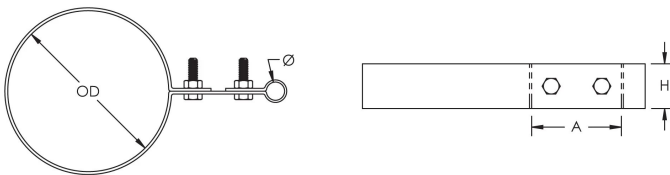

Catalog Number	Material	Finish	Diameter (Ø)	Outer Diameter (OD)	Height (H)	A
LPC677	Copper	Tinned	13.0 - 15.88 mm	88.9 - 101.6 mm	31.8 mm	63.5 mm
LPC678	Copper	Tinned	13.0 - 15.88 mm	114.3 - 127 mm	31.8 mm	63.5 mm

Table 2/2

Catalog Number	Unit Weight	Certifications
LPA676	0.07 kg	
LPA675	0.07 kg	
LPA677	0.1 kg	
LPA678	0.12 kg	
LPC675	0.17 kg	E202878-Combined_CoC, E202878-Combined_CoC
LPC676	0.17 kg	E202878-Combined_CoC, E202878-Combined_CoC
LPC677	0.24 kg	E202878-Combined_CoC, E202878-Combined_CoC
LPC678	0.28 kg	E202878-Combined_CoC, E202878-Combined_CoC

ADDITIONAL PRODUCT DETAILS

Air terminals must be attached to a threaded base.

DIAGRAMS

WARNING

nVent products shall be installed and used only as indicated in nVent's product instruction sheets and training materials. Instruction sheets are available at www.nvent.com and from your nVent customer service representative. Improper installation, misuse, misapplication or other failure to completely follow nVent's instructions and warnings may cause product malfunction, property damage, serious bodily injury and death and/or void your warranty.