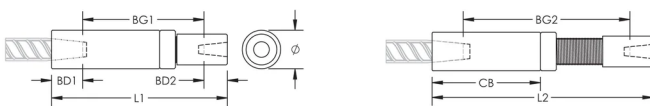

Diameter (Ø): 30 mm

Length 1 (L1): 144 mm

Length 2 (L2): 186 mm

Bar Depth 1 (BD1): 24mm

Bar Depth 2 (BD2): 19mm

Bar Gap 1 (BG1): 101mm

Bar Gap 2 (BG2): 143mm

Coupler Body (CB): 89mm

Unit Weight: 0.71 kg

Designed to Meet: AASHTO;ABNT NBR 8548:1984;ACI 318 Type 1 (125% Specified Yield);ACI 318 Type 2 (Specified Tensile);ACI 349;ACI 359;AS3600

Package Quantity: 28

ADDITIONAL PRODUCT DETAILS

Bar dimensions and weights listed may vary by region. Coupler sizes not shown may be available by special order. Contact your nVent LENTON representative for more information.

DIAGRAMS

WARNING

---

nVent products shall be installed and used only as indicated in nVent's product instruction sheets and training materials. Instruction sheets are available at www.nvent.com and from your nVent customer service representative. Improper installation, misuse, misapplication or other failure to completely follow nVent's instructions and warnings may cause product malfunction, property damage, serious bodily injury and death and/or void your warranty.