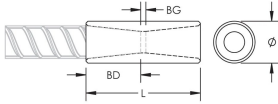

ADDITIONAL PRODUCT DETAILS

Bar dimensions and weights listed may vary by region. Coupler sizes not shown may be available by special order. Contact your nVent LENTON representative for more information.

DIAGRAMS

WARNING

nVent products shall be installed and used only as indicated in nVent's product instruction sheets and training materials. Instruction sheets are available at www.nvent.com and from your nVent customer service representative. Improper installation, misuse, misapplication or other failure to completely follow nVent's instructions and warnings may cause product malfunction, property damage, serious bodily injury and death and/or void your warranty.

North America

+1.800.753.9221
Option 1 – Customer Care
Option 2 – Technical
Support

Europe

Netherlands:
+31 800-0200135
France:
+33 800 901 793

Europe

Germany:
800 1890272
Other Countries:
+31 13 5835404