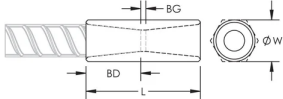

Designed to Meet: AASHTO;ABNT NBR 8548:1984;ACI 318 Type 1 (125% Specified Yield);ACI 318 Type 2 (Specified Tensile);ACI 349;ACI 359;AS3600

Package Quantity: 42

ADDITIONAL PRODUCT DETAILS

Bar dimensions and weights listed may vary by region. Coupler sizes not shown may be available by special order. Contact your nVent LENTON representative for more information.

DIAGRAMS

WARNING

nVent products shall be installed and used only as indicated in nVent's product instruction sheets and training materials. Instruction sheets are available at www.nvent.com and from your nVent customer service representative. Improper installation, misuse, misapplication or other failure to completely follow nVent's instructions and warnings may cause product malfunction, property damage, serious bodily injury and death and/or void your warranty.

North America

+1.800.753.9221
Option 1 – Customer Care
Option 2 – Technical
Support

Europe

Netherlands:
+31 800-0200135
France:
+33 800 901 793

Europe

Germany:
800 1890272
Other Countries:
+31 13 5835404