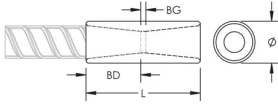

ADDITIONAL PRODUCT DETAILS

Bar dimensions and weights listed may vary by region. Coupler sizes not shown may be available by special order. Contact your nVent LENTON representative for more information.

DIAGRAMS

WARNING

nVent products shall be installed and used only as indicated in nVent's product instruction sheets and training materials. Instruction sheets are available at www.nvent.com and from your nVent customer service representative. Improper installation, misuse, misapplication or other failure to completely follow nVent's instructions and warnings may cause product malfunction, property damage, serious bodily injury and death and/or void your warranty.

North America

+1.800.753.9221
Option 1 – Customer Care
Option 2 – Technical
Support

Europe

Netherlands:
+31 800-0200135
France:
+33 800 901 793

Europe

Germany:
800 1890272
Other Countries:
+31 13 5835404