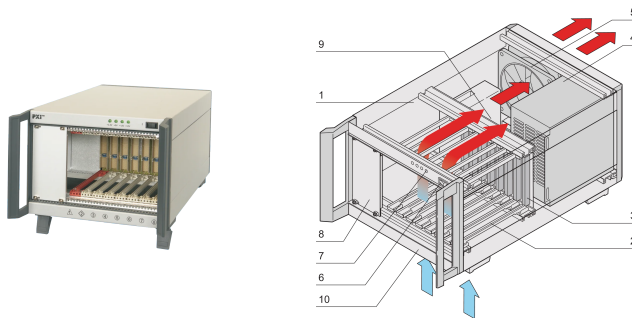

PXI System With ATX PSU, 4 U, 8 slots, 44 HP

CATALOG NUMBER

14579-008

PXI Desktop Chassis with vertical Card Cage for eight 3 U Boards and built in Power Supply.

CERTIFICATIONS

FEATURES

System in accordance with IEC 60297-3-101, -102, -103; IEEE 1101.1, 1101.10/11); Backplane, conforms to PICMG rev. 3.0 and PXI 2.0

PXI desktop chassis, 4 U, 44 HP with vertical card cage. Board format Front: 3U, 160 mm

Backplane, 8 slot, 3 HE, 64 bit, System slot left

Heat dissipation with airflow bottom to rear

ATX power supply 400 W, wide-range AC input with power switch on rear

Backplane with clock switching internal / external

PRODUCT ATTRIBUTES

Product Type: System

Number of Slots: 8

Type: Desktop

Backplane Type: 3 U CompactPCI with PXIbus

Data Transfer: 64-bit PCI Bus

Power per Slot: 30W

Input Voltage AC: 100 – 240V

Airflow Direction: Bottom to Rear

Rack Height: 4U

Power Supply Type: Open Frame

Power Supply Included: Yes

Rear I/O: No

Complies With: PXISA PXI-1 R2.0

Depth: 355mm