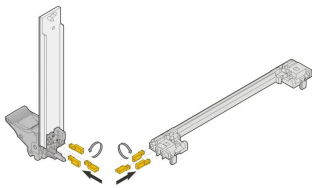

Keying/Coding for IEL/IET Handle and IEEE Guide Rail

CATALOG NUMBER

20817-501

Based on the IEEE standard guide rails and handles can be coded to avoid the insertion of a wrong board into the wrong slot.

CERTIFICATIONS

FEATURES

4 possible positions, resulting in 64 codings per card guide; when coding the upper and lower card guide, 4096 codings will result

Inserted in the chambers of the codable card guides as well as in the rear side of the die cast block of the handles type IEL or IET

The keying/coding pegs prevent plug-in units to be mounted in wrong slots

PRODUCT ATTRIBUTES

Product Type: Coding/Keying Indicator

Product Family: EuropacPRO; RatiopacPRO; RatiopacPRO AIR; CompacPRO; PropacPRO; Inpac; Frame Type Plug-In Unit