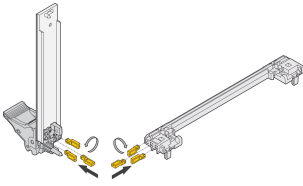

Keying/Coding for IEL/IET Handle and IEEE Guide Rail

CATALOG NUMBER

20817-501

Based on the IEEE standard guide rails and handles can be coded to avoid the insertion of a wrong board into the wrong slot.

CERTIFICATIONS

Type: Coding Peg

Works With: Subracks; Cases; Front Panels

Material: Fiber-Reinforced Plastic

Flammability Rating: UL® 94V-0

Package Quantity: 100

Complies With: EN 45545-2

Gross Weight: 0.016kg

DIAGRAMS