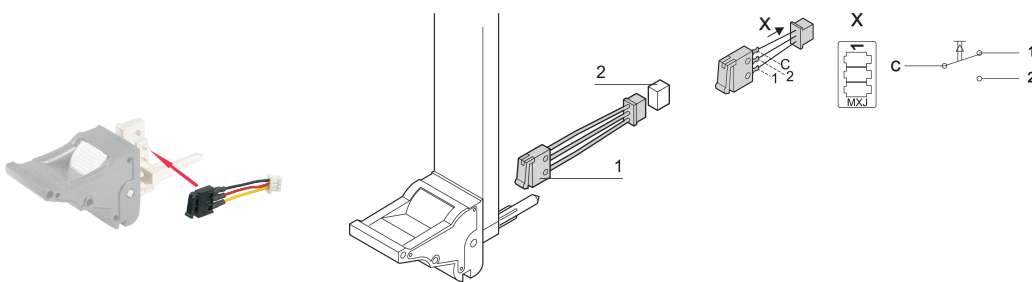

Plug-In Unit Microswitch for IEL, IET Handle With Cable and Plug

CATALOG NUMBER

20817-606

Micro Switch for IEL or IET handle. The micro switch fits also for the Offset versions of the handle.

CERTIFICATIONS

FEATURES

Plastic, PC, UL 94 V-0

Suitable mating connectors not included in scope of delivery

Max. switched current 50 mA

Electr. life \geq 20,000 switching cycles

Mech. life \geq 20,000 switching cycles

Molex connector housing

Molex crimp contact and fixing clip

PRODUCT ATTRIBUTES

Product Type: Switch

Works With: Front Panels

Material: Polycarbonate

Package Quantity: 10

ADDITIONAL PRODUCT DETAILS

Mating connector not included in delivery. Mating connectors from Molex e.g. 53261-0319, 53048-0310, 53047-0310, 53398-0319, 51047-0300.