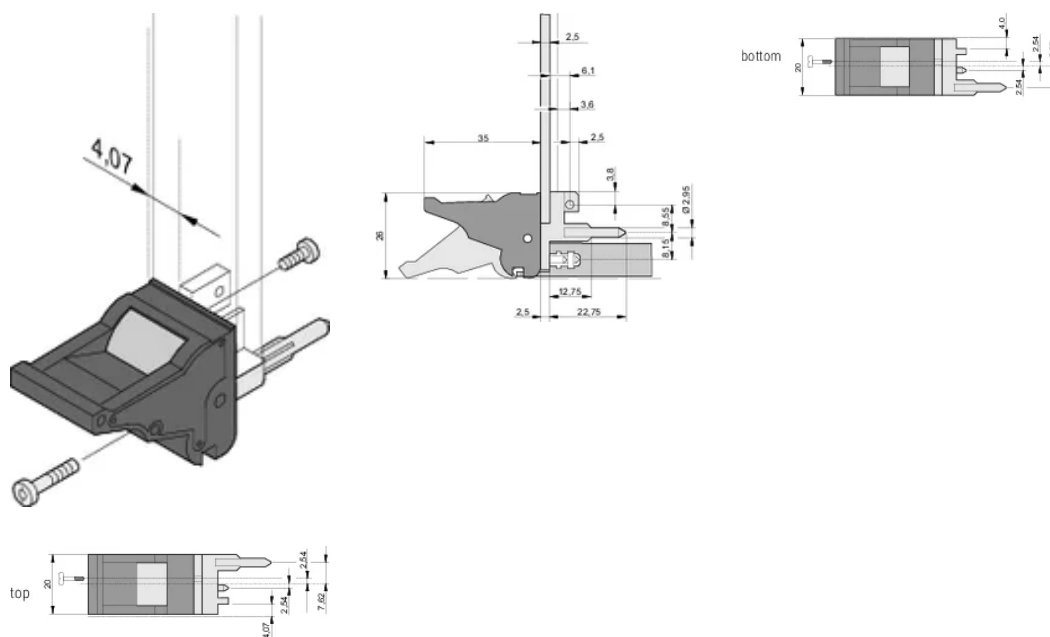

Height (H): 25.5mm

Material: Polycarbonate; Zinc Alloy

Product Type: Handle

Type: Inserter/Extractor, Standard

Width (W): 19.8mm

Works With: Front Panels

Gross Weight: 0.246kg

## DIAGRAMS