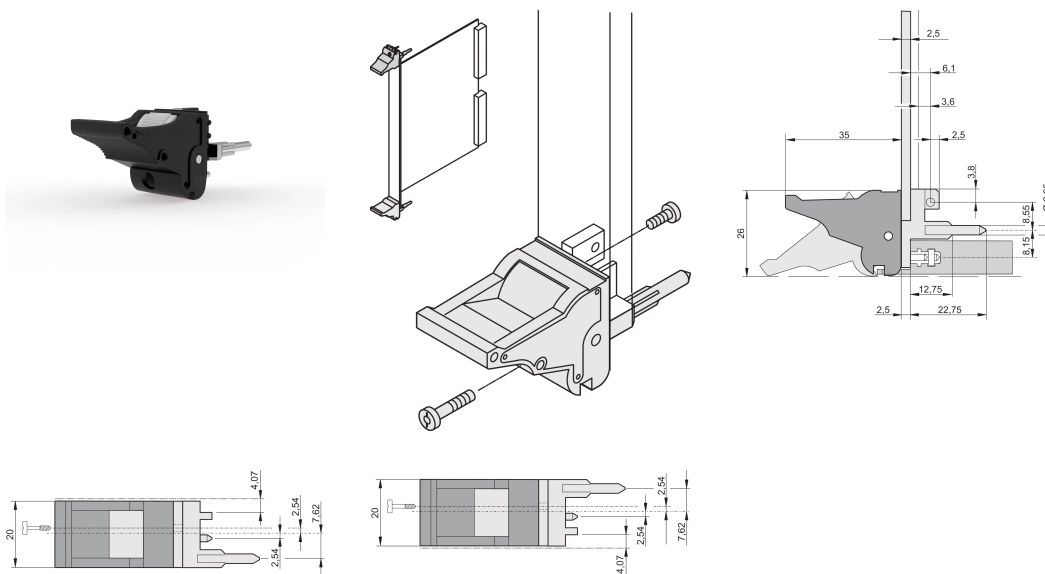

# Insertor/Extractor Handle Type IEL, Black Lever, Grey Button, Bottom; 10 pieces

## CATALOG NUMBER

**20817-612**

The inserter/extractor handle, type IEL in accordance with IEEE 1101.10. Two of these handles can overcome a single lever force of 700N (per pair).

## FEATURES

Suitable for insertion and extraction forces up to 700 N (per pair)

In accordance with IEEE 1101.10 and IEC 60297-3-102

A microswitch can be mounted

Height (H): 25.5mm

Material: Polycarbonate; Zinc Alloy

Product Type: Handle

Type: Inserter/Extractor, Standard

Width (W): 19.8mm

Works With: Front Panels

Gross Weight: 0.246kg