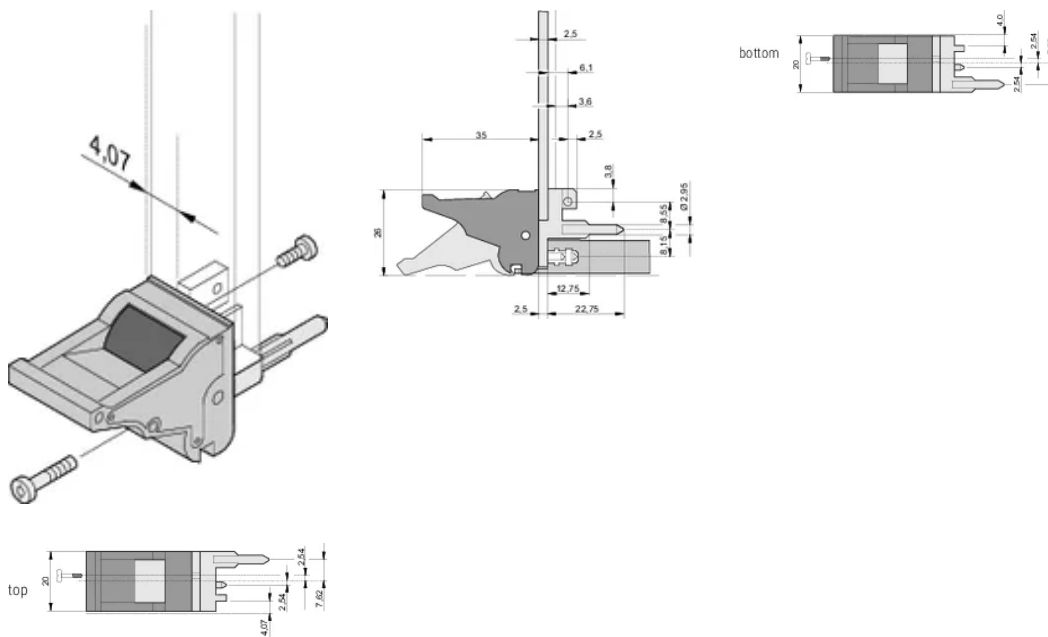

Handle Type: IEL; Bottom Front; Top Rear I/O

Flammability Rating: UL@ 94V-0

Color: Grey

Complies With: EN 45545-2

Material: Polycarbonate

Product Type: Handle

Type: Inserter/Extractor, Standard

Works With: Front Panels

Gross Weight: 0.247kg

ADDITIONAL PRODUCT DETAILS

Please order Coding pegs and Microswitch separately.

DIAGRAMS

WARNING

nVent products shall be installed and used only as indicated in nVent's product instruction sheets and training materials. Instruction sheets are available at www.nvent.com and from your nVent customer service representative. Improper installation, misuse, misapplication or other failure to completely follow nVent's instructions and warnings may cause product malfunction, property damage, serious bodily injury and death and/or void your warranty.