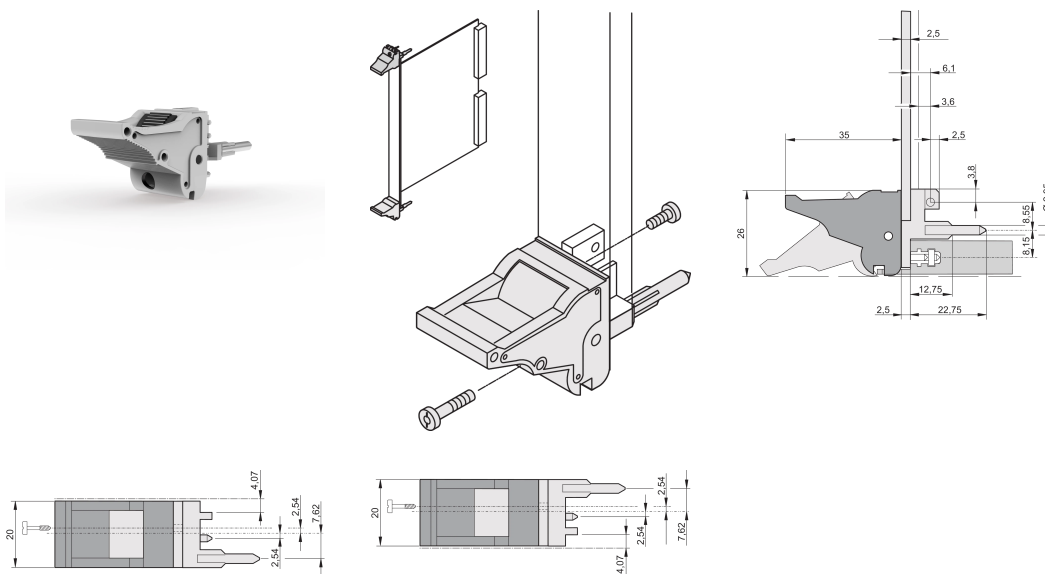

Insertor/Extractor Handle Type IEL, Grey Lever, Black Button, Bottom, 10 Pieces

CATALOG NUMBER

20817-620

The inserter/extractor handle, type IEL in accordance with IEEE 1101.10. Two of these handles can overcome a single lever force of 700 N (per pair).

CERTIFICATIONS

FEATURES

Suitable for insertion and extraction forces up to 700 N (per pair)

In accordance with IEEE 1101.10 and IEC 60297-3-102

A microswitch can be mounted

PRODUCT ATTRIBUTES

Package Quantity: 10

Handle Type: IEL; Bottom Front; Top Rear I/O

Flammability Rating: UL@ 94V-0

Color: Grey

Complies With: EN 45545-2

Material: Polycarbonate

Product Type: Handle

Type: Inserter/Extractor, Standard

Works With: Front Panels