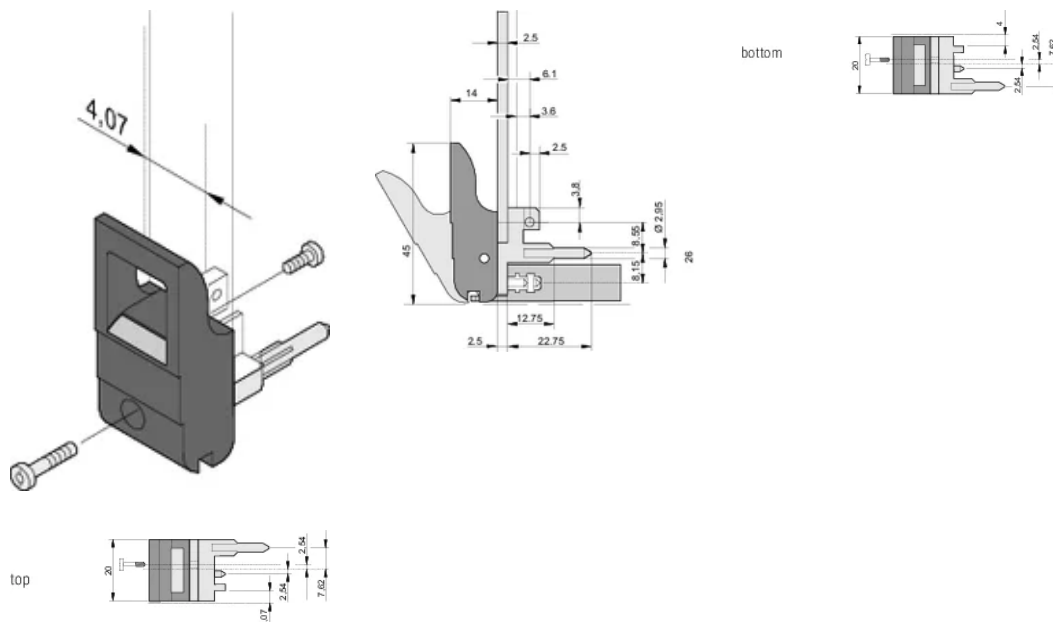

CERTIFICATIONS

FEATURES

Suitable for insertion and extraction forces up to 700 N (per pair)

In accordance with IEEE 1101.10 and IEC 60297-3-102

A microswitch can be mounted

PRODUCT ATTRIBUTES

Package Quantity: 10

Handle Type: IET; Top Front; Bottom Rear I/O

Flammability Rating: UL® 94V-0

Color: Jet Black

Color Code: RAL 9005

Complies With: EN 45545-2

Depth (D): 39.15mm

Height (H): 44.65mm

Material: Polycarbonate; Zinc Alloy

Product Type: Handle

Type: Inserter/Extractor, Standard

Width (W): 19.8mm

Works With: Front Panels

Gross Weight: 0.231kg

ADDITIONAL PRODUCT DETAILS

Please order Coding pegs and Microswitch separately.

DIAGRAMS