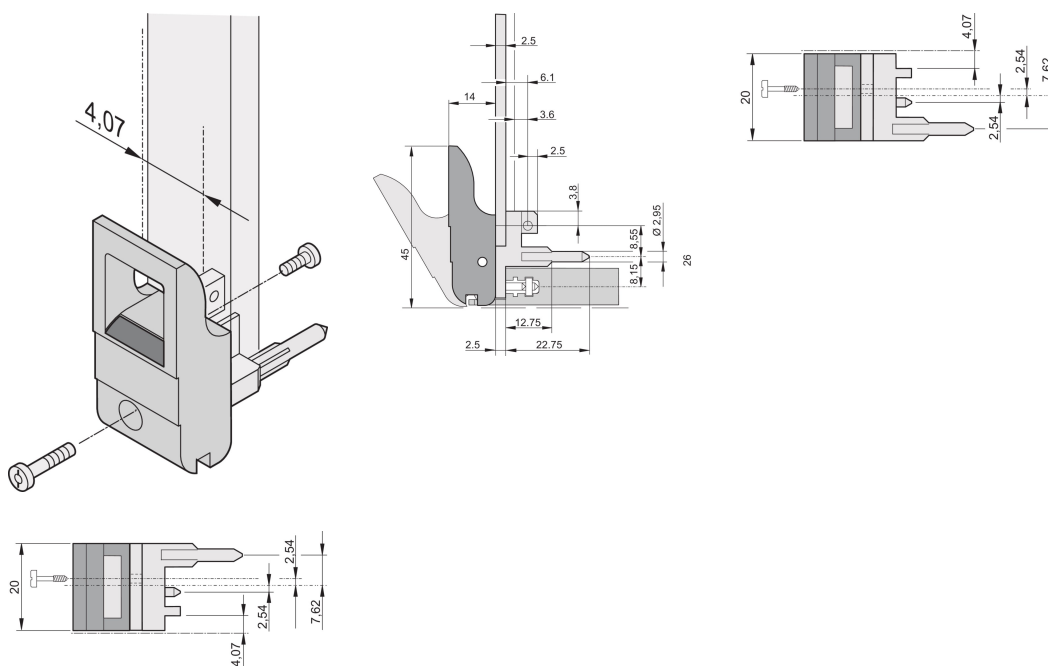

# Insertor/Extractor Handle Type IET, Grey Lever, Black Button, Top, 10 Pieces

## CATALOG NUMBER

**20817-662**

The inserter/extractor handle, type IET in accordance with IEEE 1101.10. Two of these handles can overcome a single lever force of 700 N (per pair).

## FEATURES

Suitable for insertion and extraction forces up to 700 N (per pair)

In accordance with IEEE 1101.10 and IEC 60297-3-102

A microswitch can be mounted

With locking

With integrated alignment pin for perforated strip